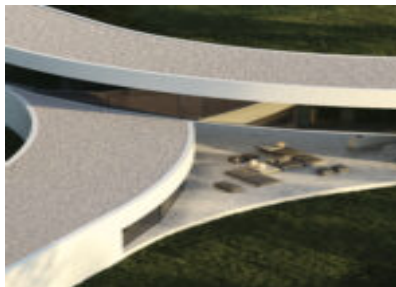

VILLA STERN: UNA OBRA MAESTRA SUPERMODERNA EN ALTOS DE VALDERRAMA

METTÄ
HOMES

ES: Villa Stern es una moderna obra arquitectónica ubicada en el exclusivo Altos de Valderrama, Sotogrande. Con vistas al Real Club Valderrama y rodeada por campos de golf de primer nivel, ofrece privacidad y lujo en una ubicación inmejorable. Ideal para familias, la villa combina diseño vanguardista, elegancia y sostenibilidad en un espacio amplio y sofisticado.

EN: Villa Stern is a modern architectural masterpiece located in the exclusive Altos de Valderrama, Sotogrande. Overlooking the Real Club Valderrama and surrounded by world-class golf courses, it offers privacy and luxury in an unbeatable location. Ideal for families, the villa combines avant-garde design, elegance and sustainability in a spacious and sophisticated space.

7 HABITACIONES/BEDROOMS

7 BAÑOS/BATHROOMS

CASAS, VILLA

VENTA

DISPONIBLE, OBRA NUEVA

AREA 1255 M²

www.mettahomes.es

+34 958 52 71 11

€5,060,000